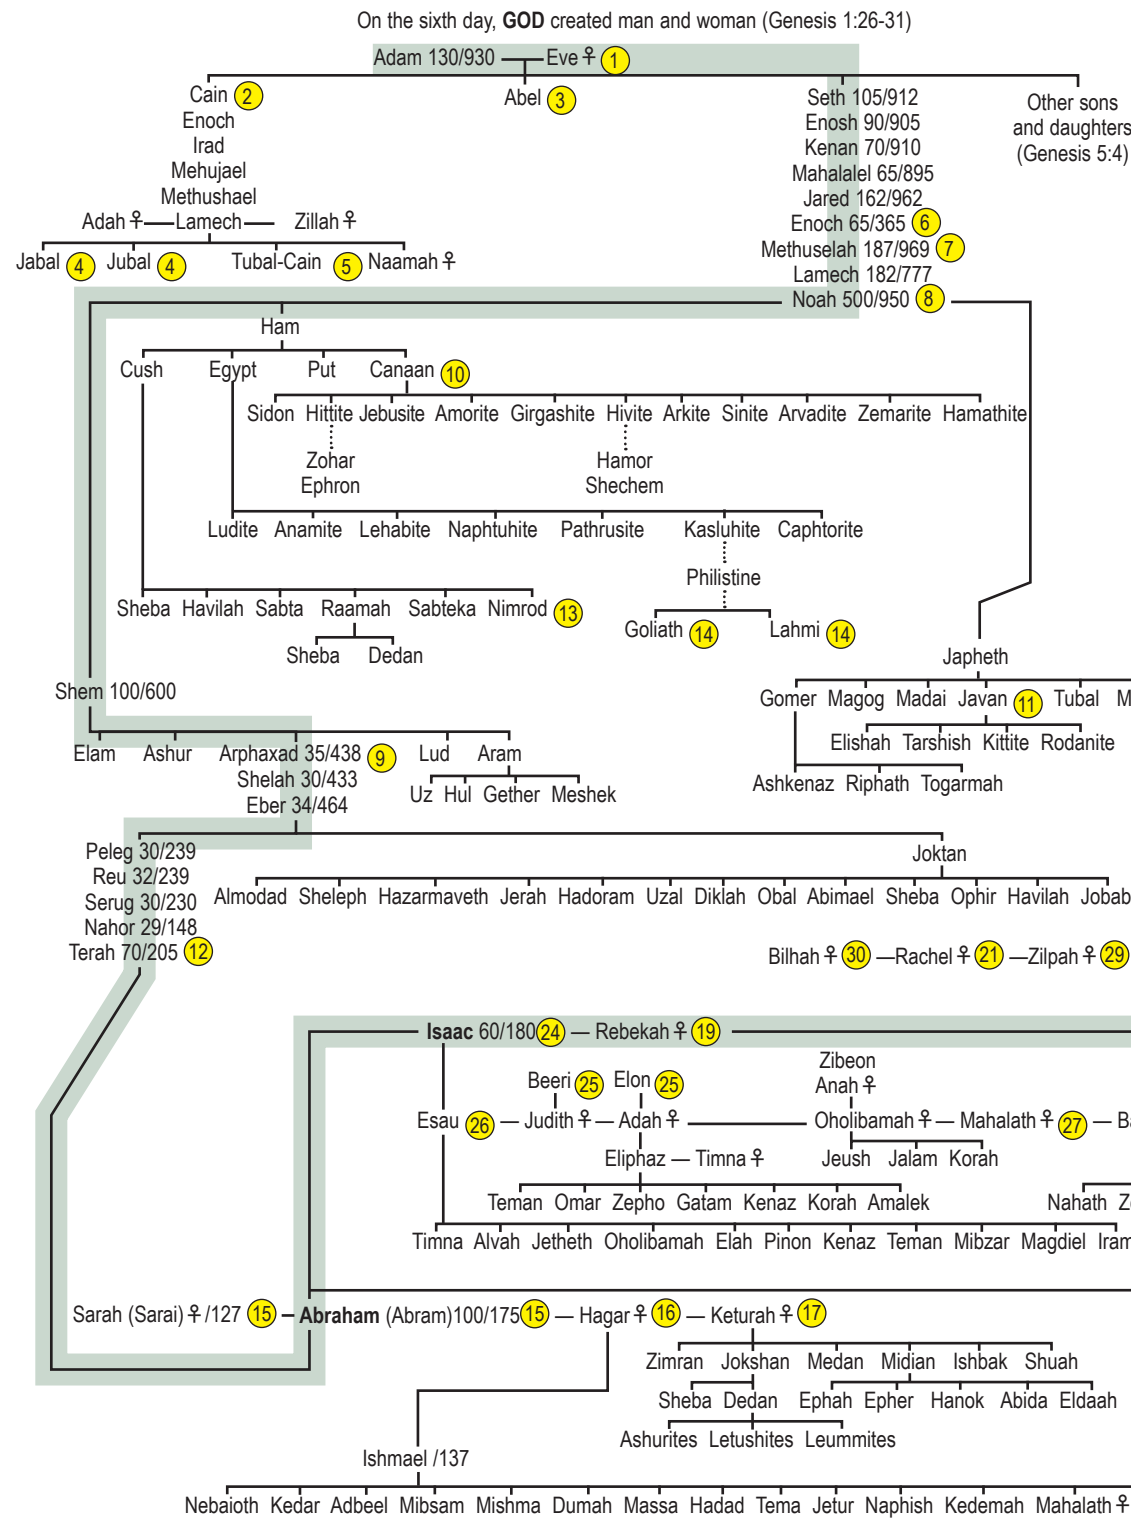

# GENEALOGY OF JESUS

**LEGEND**

Years: The first number (to the left of the forward slash) indicates the age of the individual when the principal heir was born. The second number (to the right of the forward slash) indicates the age of the individual at death. (For example, 75/150 means that the individual's heir was born when he was 75 and that the individual was 150 when he died.)

..... Dotted line indicates that this person is a descendent of this family or tribe, even though the Bible does not give the names of his/her parents.

♀ Indicates female

10 Indicates that there is a note that corresponds to this name. (See appendix)

JESUS