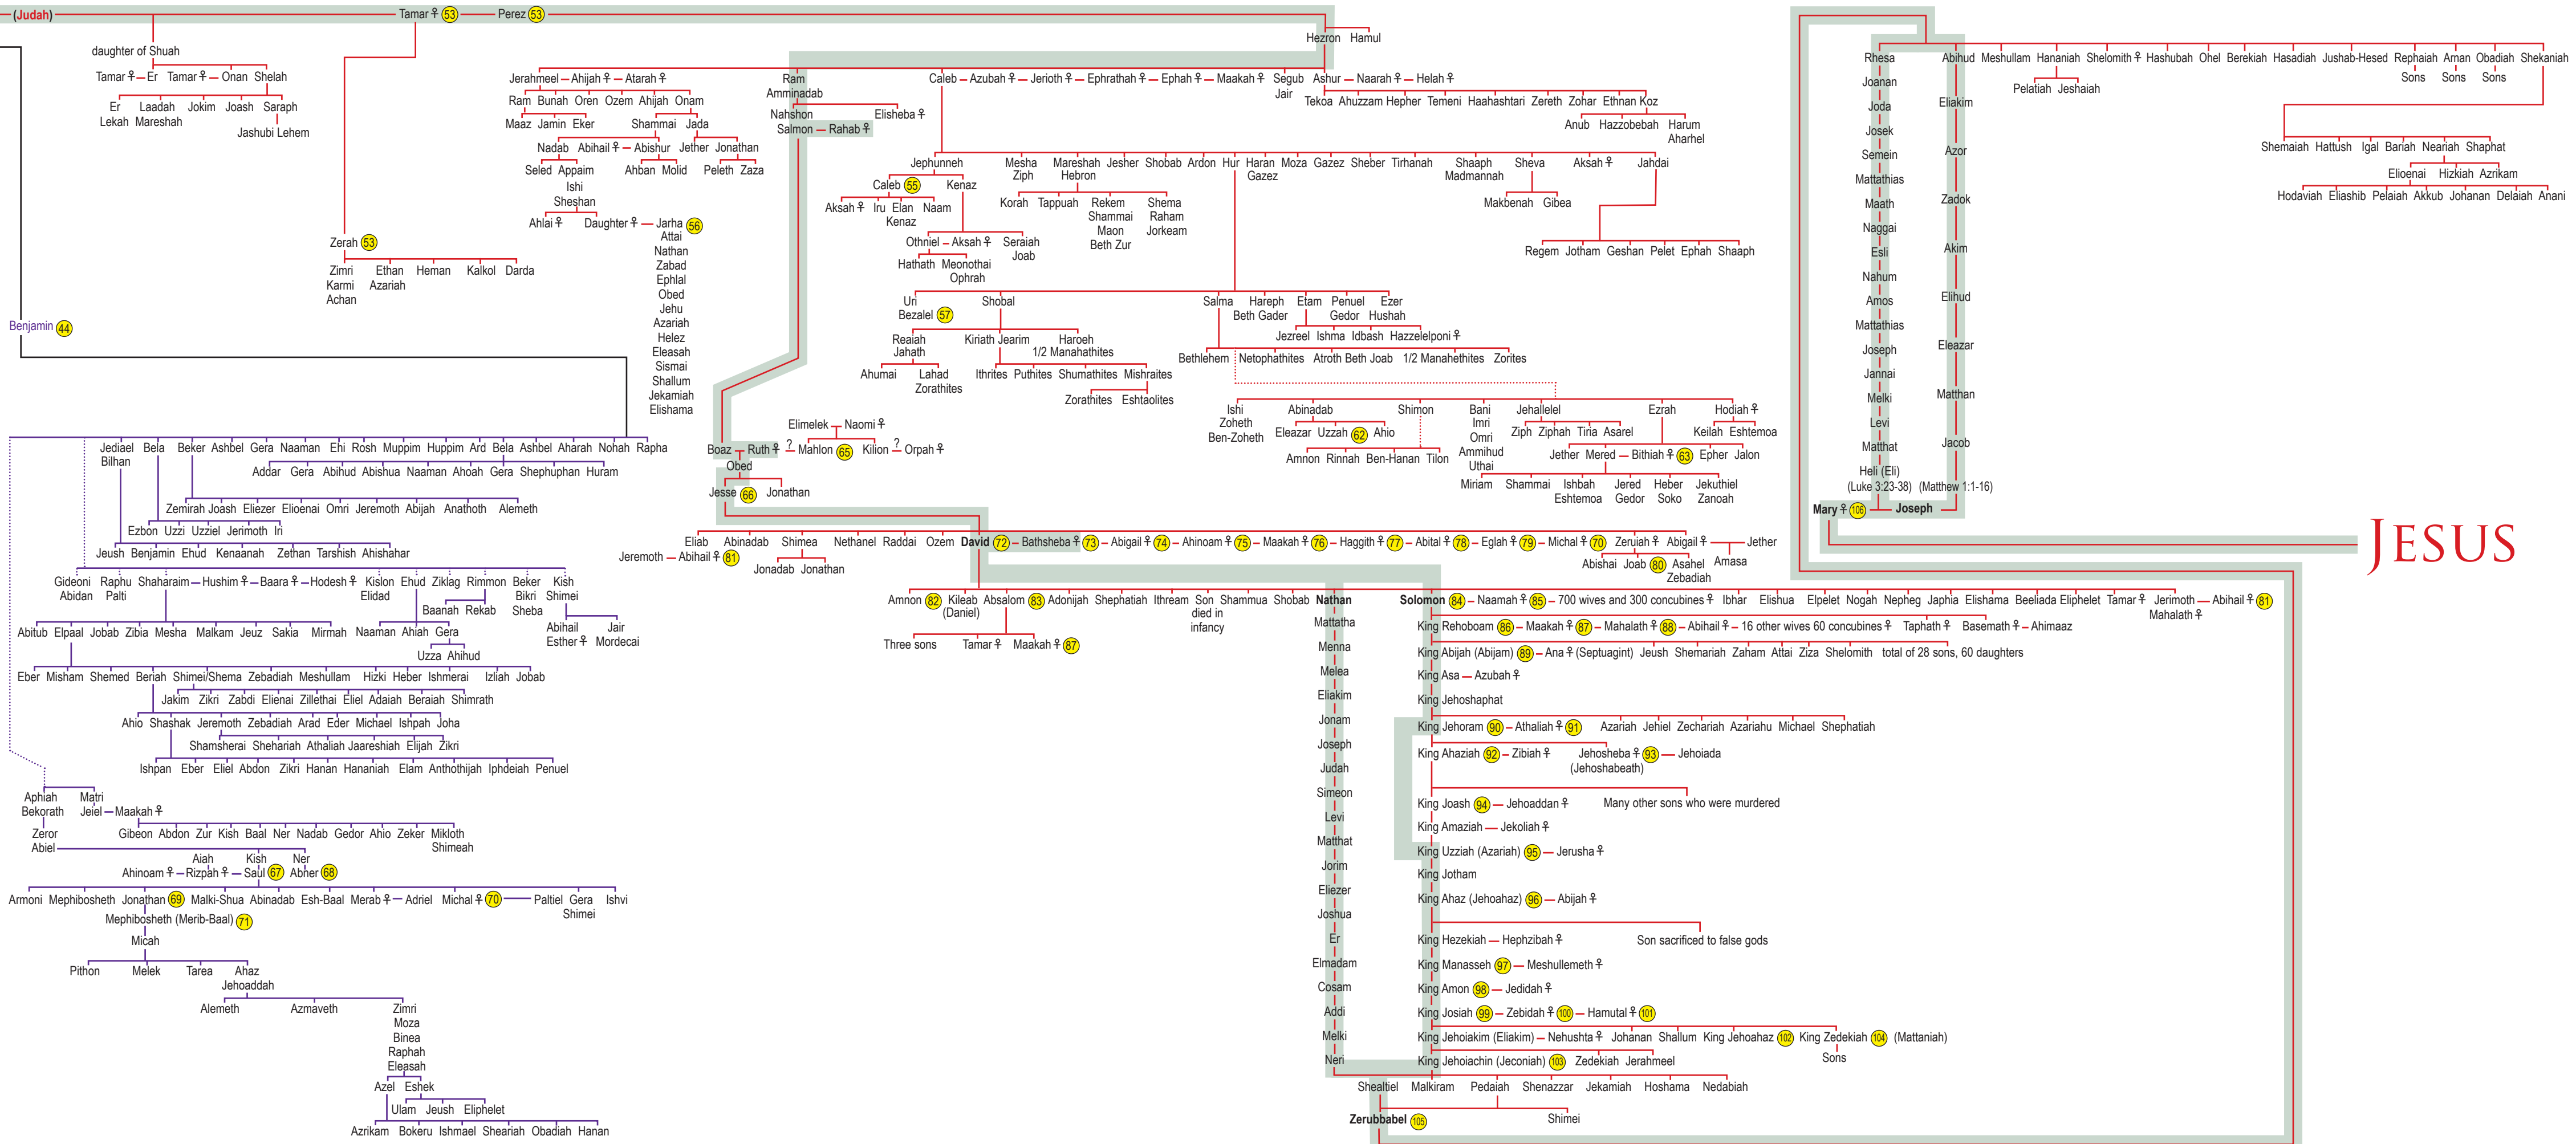

# GENEALOGY OF JESUS

**LEGEND**

Years: The first number (to the left of the forward slash) indicates the age of the individual when the principal heir was born. The second number (to the right of the forward slash) indicates the age of the individual at death. (For example, 75/150 means that the individual's heir was born when he was 75 and that the individual was 150 when he died.)

..... Dotted line indicates that this person is a descendent of this family or tribe, even though the Bible does not give the names of his/her parents.

♀ Indicates female

10 Indicates that there is a note that corresponds to this name. (See appendix)