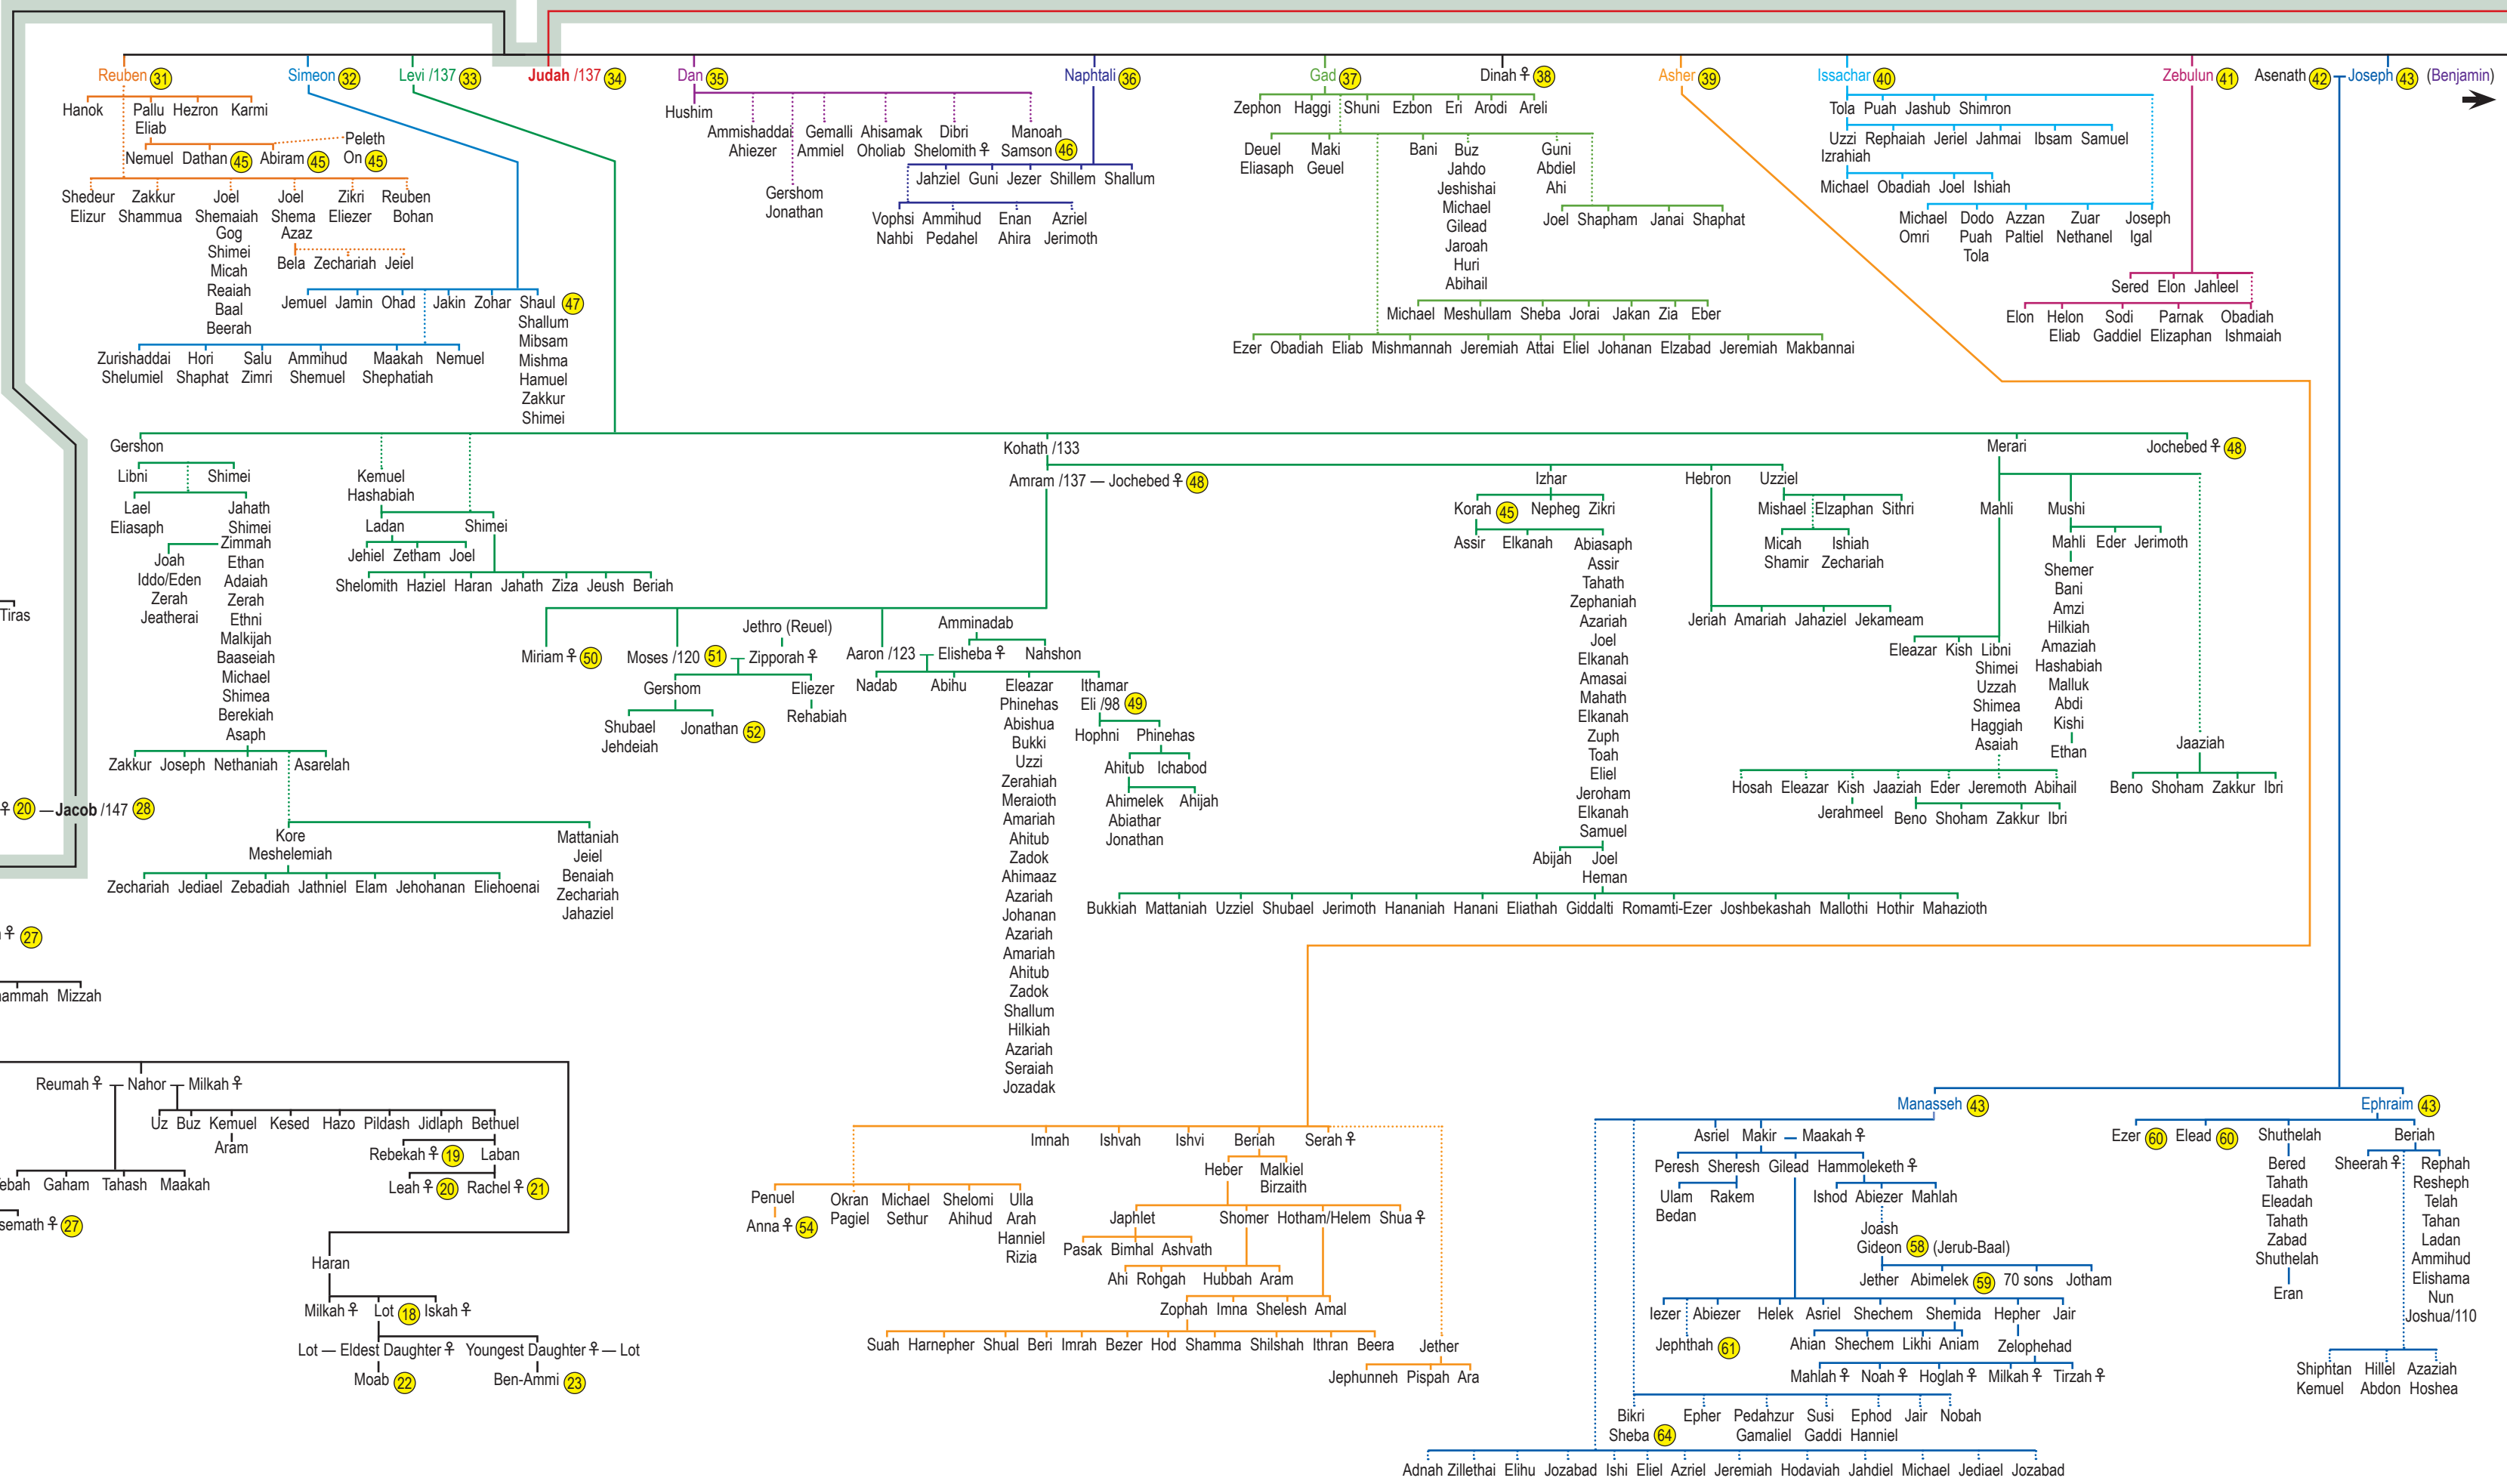

# GENEALOGY OF JESUS

**LEGEND**

Years: The first number (to the left of the forward slash) indicates the age of the individual when the principal heir was born. The second number (to the right of the forward slash) indicates the age of the individual at death. (For example, 75/150 means that the individual's heir was born when he was 75 and that the individual was 150 when he died.)

..... Dotted line indicates that this person is a descendent of this family or tribe, even though the Bible does not give the names of his/her parents.

♀ Indicates female

10 Indicates that there is a note that corresponds to this name. (See appendix)

JESUS